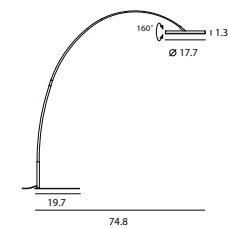

SOL Floor
SLD-450FLTE
LED 20W (2700K, CRI 90, 1700lm)
Adaptor driver
Touch dimmer switch
Shade rotatable
Black textile cord
Materials : carbon fiber, steel, PP
Color : matt black + shiny copper + carbon fiber tube