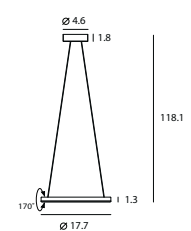

SOL Pendant
SLD-450PF
LED 21W (2700K, CRI 90, 1785lm)
Built-in dimmable driver
Shade rotatable
Black PVC wire
Materials : steel, PP
Color : matt black + shiny copper
Canopy : black