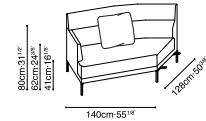

AMOR-30"

30" DEPTH AMOR STOCK COMPONENTS

C01F0104 / C01F0105
LAF Sofa / RAF Sofa

C01F0106 / C01F0107
LAF Sofa / RAF Sofa

C01F0112 / C01F0113
LAF Angle Chaise
/ RAF Angle Chaise

C01F0114
RAF Bumper

C01F0115
LAF Bumper