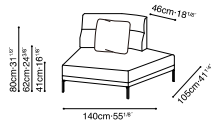

AMOR-30"

30" DEPTH AMOR STOCK COMPONENTS

C01F0104 / C01F0105
LAF Sofa / RAF Sofa

C01F0106 / C01F0107
LAF Sofa / RAF Sofa

C01F0112 / C01F0113
LAF Angle Chaise
/ RAF Angle Chaise

C01F0114
RAF Bumper

C01F0115
LAF Bumper