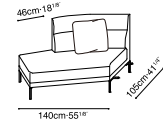

AMOR-30"

30" DEPTH AMOR STOCK COMPONENTS

C01F0104 / C01F0105
LAF Sofa / RAF Sofa

C01F0106 / C01F0107
LAF Sofa / RAF Sofa

C01F0112 / C01F0113
LAF Angle Chaise
/ RAF Angle Chaise

C01F0114
RAF Bumper

C01F0115
LAF Bumper