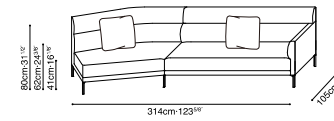

AMOR-30"

30" DEPTH AMOR STOCK COMPONENTS

C01F0104 / C01F0105
LAF Sofa / RAF Sofa

C01F0106 / C01F0107
LAF Sofa / RAF Sofa

C01F0112 / C01F0113
LAF Angle Chaise
/ RAF Angle Chaise

C01F0114
RAF Bumper

C01F0115
LAF Bumper

C01F0116
Armless Angle Sofa

Darkened Steel Base, Available in :

Grace Warm Grey (D)
GRACE-04

Linear Manchester Sand (D)
LINEAR-01

C01F0115 + C01F0114

C01F0106 +C01F0113

SAMPLE CONFIGURATIONS

C01F0104 +C01F0105

C01F0112 +C01F0107

C01F0116 +C01F0107

C01F0112 +C01F0114

C01F0115 +C01F0116 +C01F0114

C01F0106 +C01F0116 +C01F0107

(D) GRACE-04

(D) LINEAR-01

C01F0104 / C01F0105
LAF Sofa / RAF Sofa