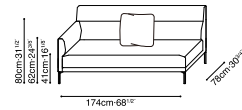

AMOR-30"

30" DEPTH AMOR STOCK COMPONENTS

C01F0104 / C01F0105
LAF Sofa / RAF Sofa

C01F0106 / C01F0107
LAF Sofa / RAF Sofa

C01F0112 / C01F0113
LAF Angle Chaise
/ RAF Angle Chaise

C01F0114
RAF Bumper

C01F0115
LAF Bumper

C01F0112 +C01F0107

C01F0116 +C01F0107

C01F0112 +C01F0114

C01F0115 +C01F0116 +C01F0114

C01F0106 +C01F0116 +C01F0107

(D) GRACE-04

(D) LINEAR-01

C01F0104 / C01F0105
LAF Sofa / RAF Sofa