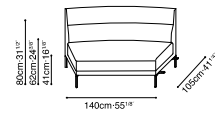

C01F0116
Armless Angle Sofa