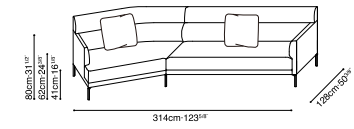

AMOR-30"

30" DEPTH AMOR STOCK COMPONENTS

C01F0104 / C01F0105
LAF Sofa / RAF Sofa

C01F0106 / C01F0107
LAF Sofa / RAF Sofa

C01F0112 / C01F0113
LAF Angle Chaise
/ RAF Angle Chaise

C01F0114
RAF Bumper

C01F0115
LAF Bumper

C01F0116
Armless Angle Sofa

Darkened Steel Base, Available in :

Grace Warm Grey (D)
GRACE-04

Linear Manchester Sand (D)
LINEAR-01

C01F0115 + C01F0114

C01F0106 +C01F0113

SAMPLE CONFIGURATIONS

C01F0104 +C01F0105

C01F0112 +C01F0107

C01F0116 +C01F0107

C01F0112 +C01F0114

C01F0115 +C01F0116 +C01F0114

C01F0106 +C01F0116 +C01F0107

(D) GRACE-04

(D) LINEAR-01

C01F0104 / C01F0105
LAF Sofa / RAF Sofa