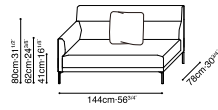

AMOR-30"

30" DEPTH AMOR STOCK COMPONENTS

C01F0104 / C01F0105
LAF Sofa / RAF Sofa

C01F0106 / C01F0107
LAF Sofa / RAF Sofa

C01F0112 / C01F0113
LAF Angle Chaise
/ RAF Angle Chaise

C01F0114
RAF Bumper

C01F0115
LAF Bumper